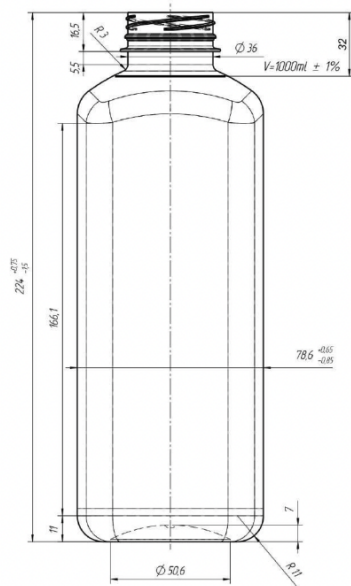

### General info

Item no. (SKU):	<b>LS1041634102</b>
Family / Range:	<b>Bella</b>
Capacity:	<b>1000ml</b>
Neck:	<b>38mm 3-Start</b>
Weight:	<b>37</b>
Shape:	<b>Square</b>
Material:	<b>PET</b>
Colour:	<b>All Colours Available</b>
Print Areas:	<b>N/A</b>
Country of Origin:	<b>Lithuania</b>

#### Packed in Boxes

Box Dimensions (mm):	<b>594 x 394 x 448</b>
Quantity per box (pcs):	<b>60</b>
Boxes per pallet (pcs):	<b>20</b>
Quantity per pallet (pcs):	<b>1200</b>
Net weight (kg):	<b>44</b>
Gross weight (kg):	<b>74</b>
Pallet height (mm):	<b>2400</b>

#### Packed in PE bags on trays (Full pallet)

Tray dimensions (mm):	<b>1200 x 800 x 50</b>
Quantity per tray (pcs):	<b>140</b>
Quantity per PE bag (pcs):	<b>70</b>
PE bags per tray (pcs):	<b>2</b>
Trays per pallet (pcs):	<b>10</b>
Quantity per pallet (pcs):	<b>1400</b>
Net weight (kg):	<b>52</b>
Gross weight (kg):	<b>73</b>
Pallet height (mm):	<b>2400</b>